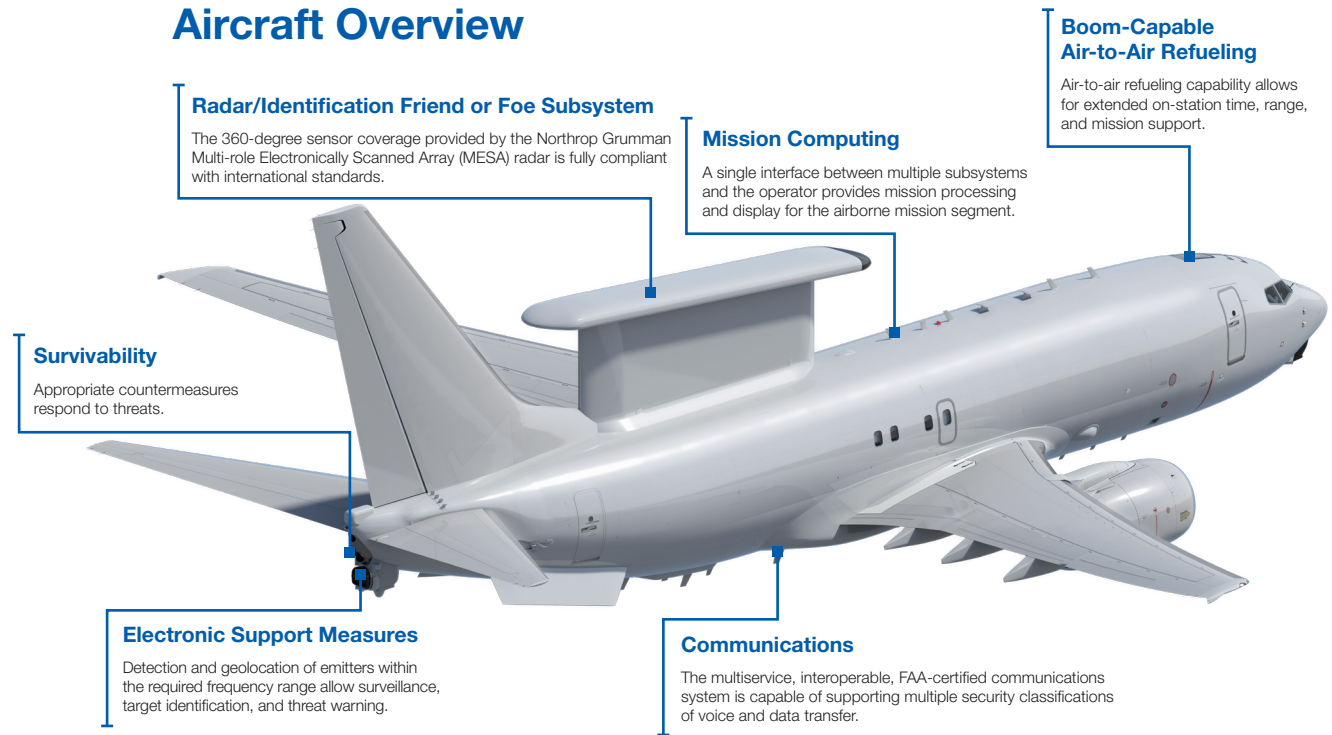

AEW&C

E-7 AIRBORNE EARLY WARNING AND CONTROL

**An advanced battle management solution
for the threats of the future**

AEW&C

The Boeing AEW&C is a combat-proven weapon system providing powerful multidomain surveillance, communications, and networked battle management capabilities and interoperability that multiplies the effectiveness of existing forces.

With the Boeing AEW&C, you can see farther, communicate more effectively, and make faster and more informed decisions to achieve your mission objectives.

Aircraft Overview

Joint Force Multiplier

Technical Specifications

Airframe	737-700
IFF Range	300 nmi (555.6 km)
Maximum Ceiling	41,000 ft (12,496.8 m)
Range	3,500 nmi (6,482 km) unrefueled
Flight Crew	2
Mission Crew Consoles	10