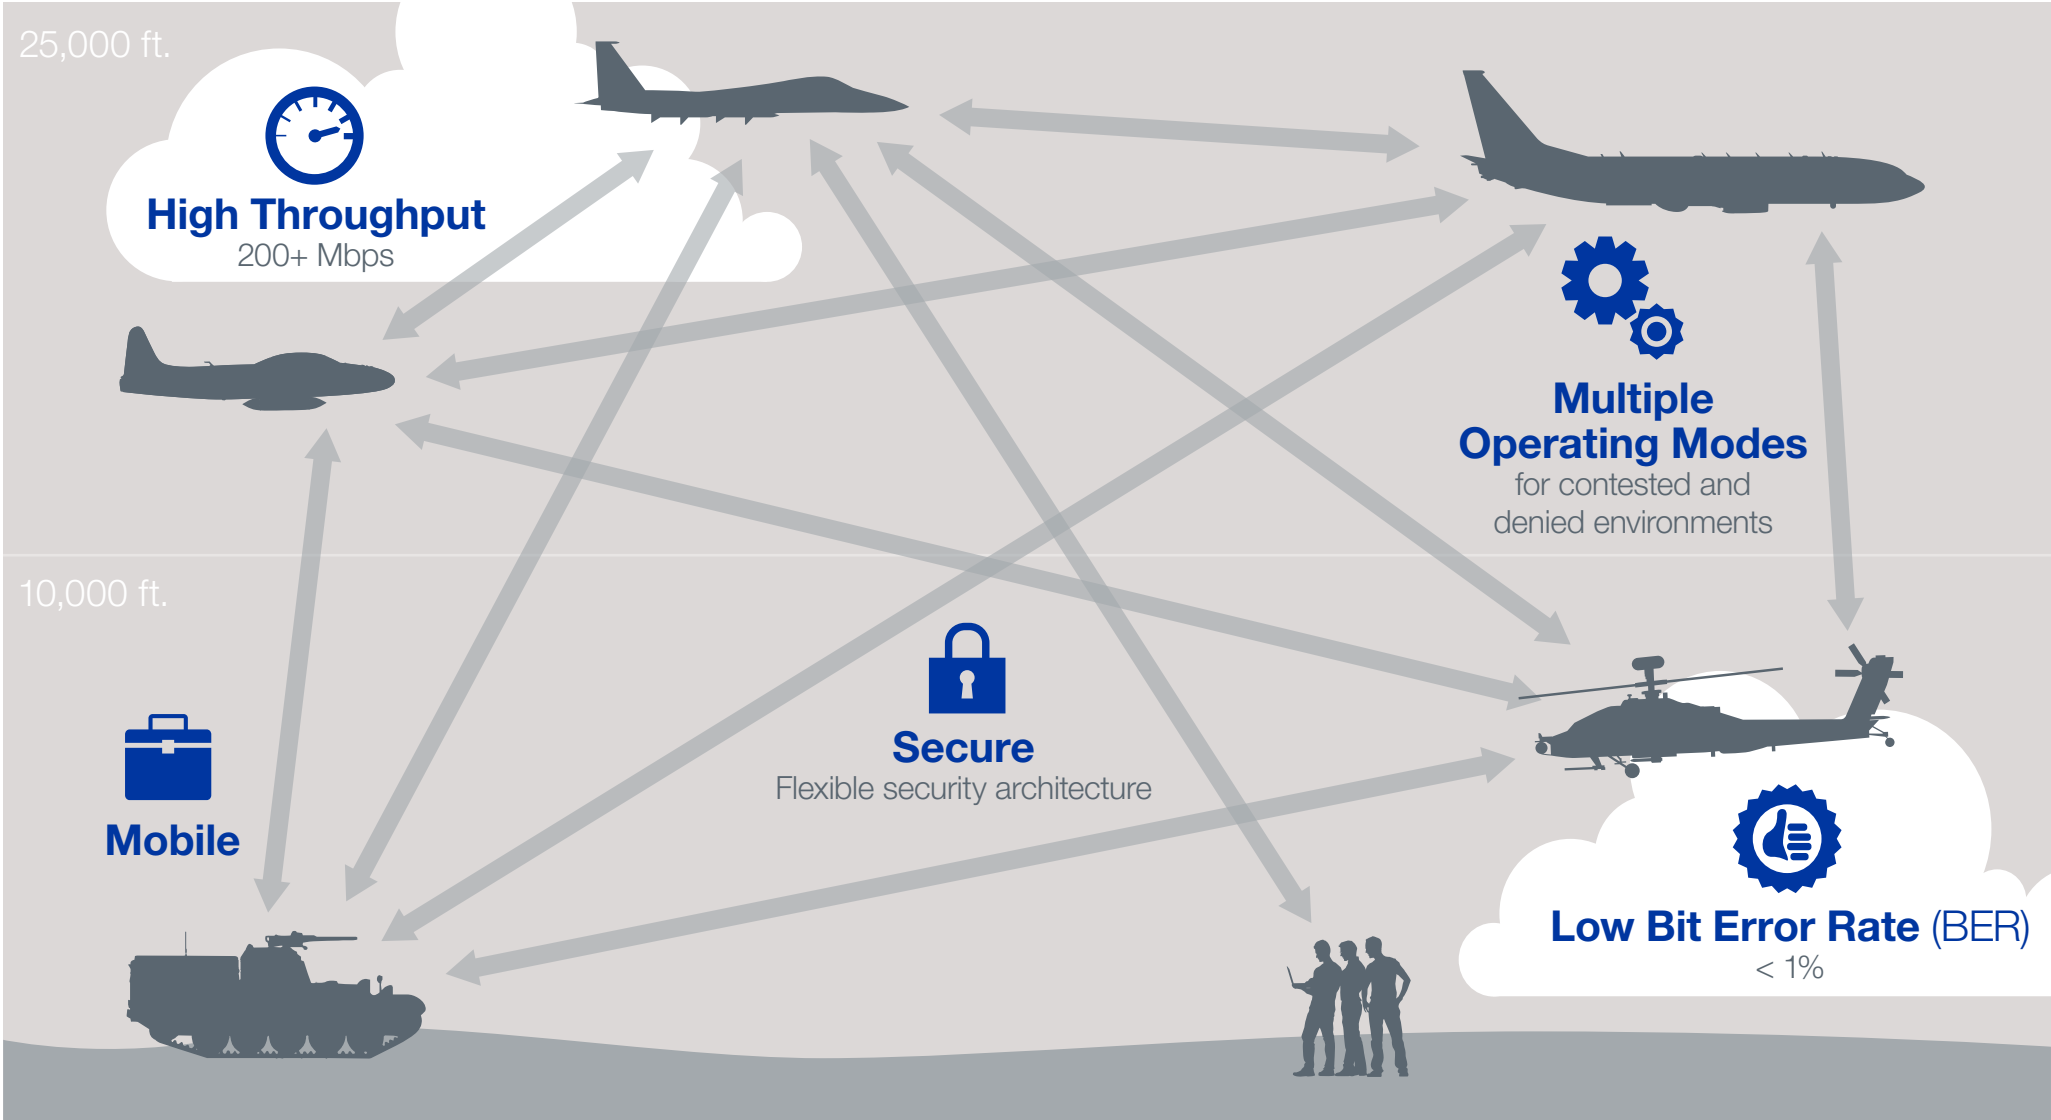

PROVEN DESIGN, CONTINUOUS INNOVATION

Directional Networking Waveform (DNW) is a broadband, high-capacity mesh network capable of operating in contested/denied environments.

Long Range

100+ nmi

© 2021 Boeing. All rights reserved.